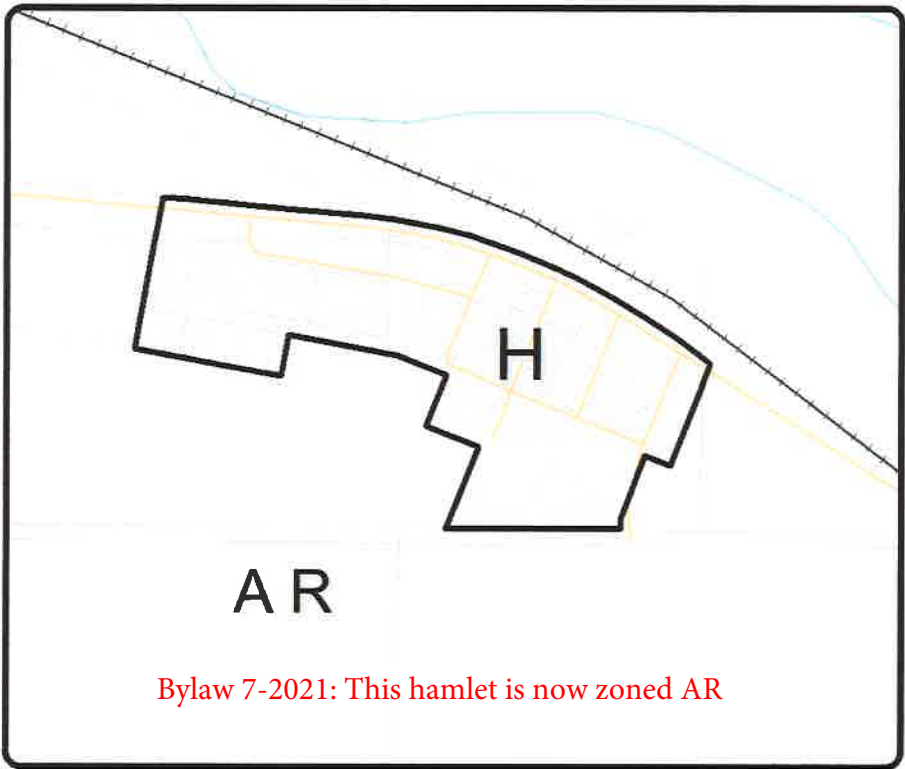

HAMLET OF CRANE VALLEY

ORGANIZED HAMLET OF ORMISTON

Bylaw 7-2021: This hamlet is now zoned AR

HAMLET OF VICEROY

HAMLET OF VERWOOD

- ++++ Railways
- Water Course/ Drainage
- Major Lakes and Water Bodies

RM OF EXCEL NO. 71
SASKATCHEWAN

ZONING DISTRICTS

- AR - Agricultural Resource
- H - Hamlet

THIS IS THE ZONING DISTRICT MAP
REFERRED TO IN BYLAW No. 20-13
ADOPTED BY THE RM OF EXCEL No. 71

REEVE

ADMINISTRATOR

APPROVED ON THE _____ DAY OF _____ 2014