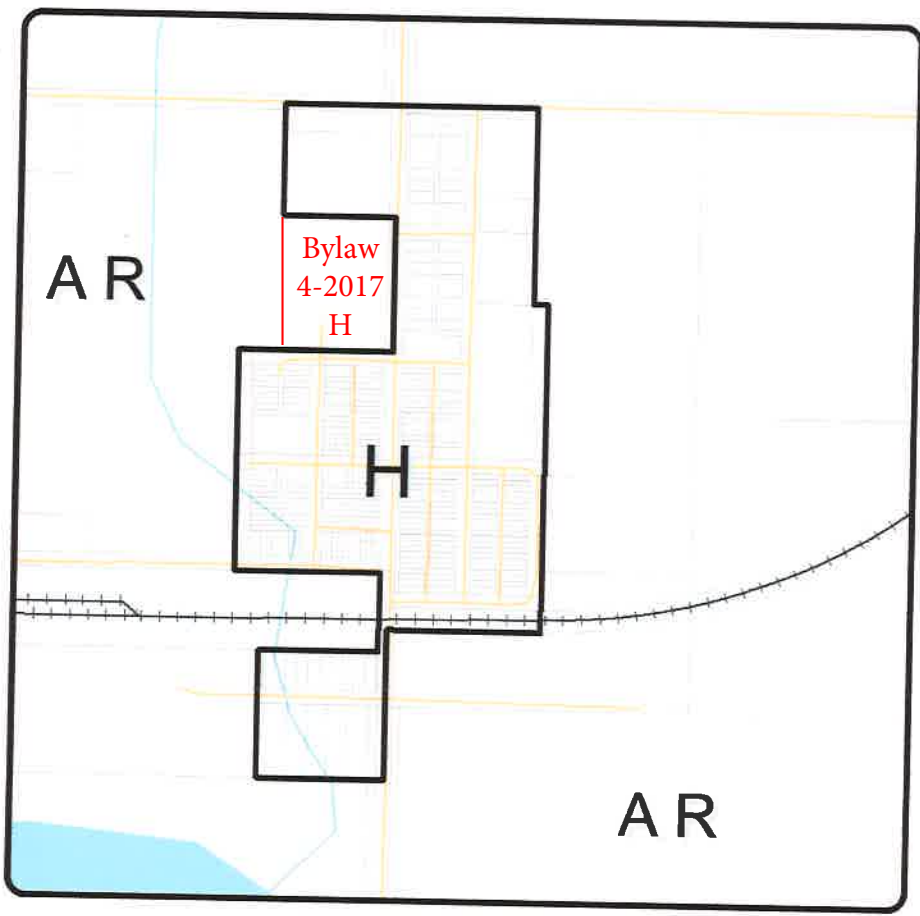

HAMLET OF CRANE VALLEY

ORGANIZED HAMLET OF ORMISTON

Bylaw 7-2021: This hamlet is now zoned AR

HAMLET OF VICEROY

HAMLET OF VERWOOD

- ++++ Railways
- Water Course/ Drainage
- Major Lakes and Water Bodies

RM OF EXCEL NO. 71
SASKATCHEWAN

ZONING DISTRICTS

- AR - Agricultural Resource
- H - Hamlet

THIS IS THE ZONING DISTRICT MAP
REFERRED TO IN BYLAW No. 20-13
ADOPTED BY THE RM OF EXCEL No. 71

REEVE

ADMINISTRATOR

APPROVED ON THE _____ DAY OF _____ 2014

MINISTRY OF GOVERNMENT RELATIONS

JUN 11 2015

ZONING DISTRICT MAP
MAP 2.