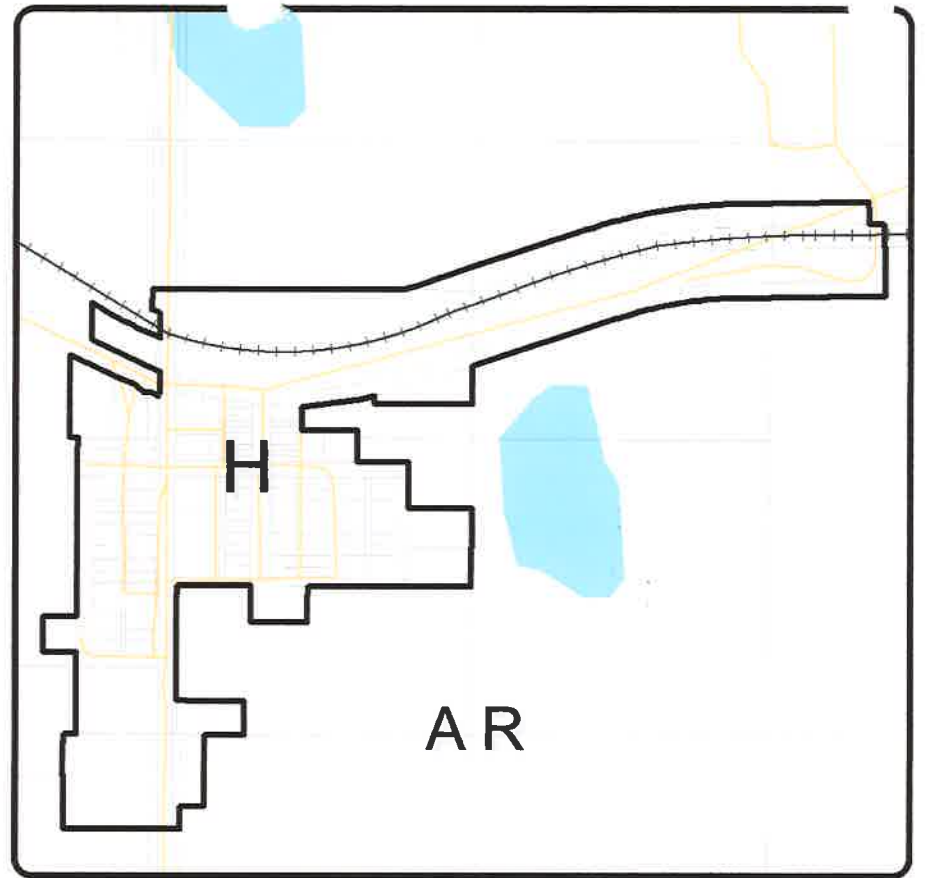

HAMLET OF CRANE VALLEY

ORGANIZED HAMLET OF ORMISTON

Bylaw 7-2021: This hamlet is now zoned AR

HAMLET OF VICEROY

HAMLET OF VERWOOD

- ++++ Railways
- Water Course/ Drainage
- Major Lakes and Water Bodies

RM OF EXCEL NO. 71
SASKATCHEWAN

ZONING DISTRICTS

- AR - Agricultural Resource
- H - Hamlet

THIS IS THE ZONING DISTRICT MAP
REFERRED TO IN BYLAW No. 20-13
ADOPTED BY THE RM OF EXCEL No. 71

REEVE

ADMINISTRATOR

APPROVED ON THE _____ DAY OF _____ 2014